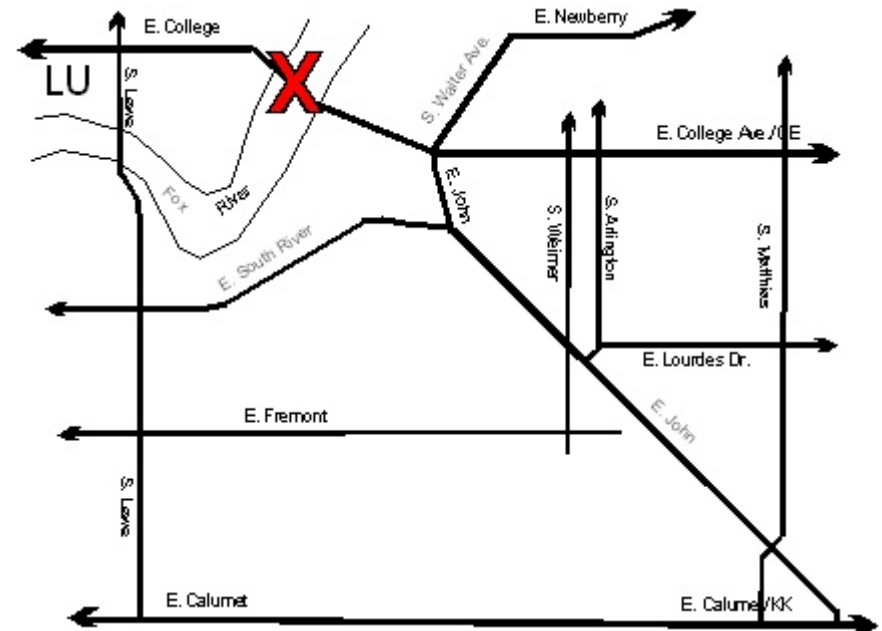

We have done our best to give accurate information (esp. on service times and directions). Please let us know if we need to make corrections. The "LU" icon below changes a lot and we've probably missed some.

## Icon Key

The pastor or church leader has spoken at LCF chapter meetings, or the church has some other close relationship with the chapter.

LCF students, faculty, or alumni attend this church.

This church is roughly within walking distance, or at least students commonly walk there.

**THE COLLEGE AVE. BRIDGE IS OUT!** Here are some alternative routes.

This listing is sorted by denomination. Please see the index at the end for an alphabetical listing by church name.

If you are looking for a particular kind of church you can't find here (or have other questions about a "good match"), please contact the campus InterVarsity staff, Tim Webster, at 991-0477 or [webstert@new.rr.com](mailto:webstert@new.rr.com) (Tim knows pastors in the ministerial and has other churches in his database) or talk to students or faculty in the Lawrence Christian Fellowship, [www.lawrence.edu/sorg/lcf](http://www.lawrence.edu/sorg/lcf).