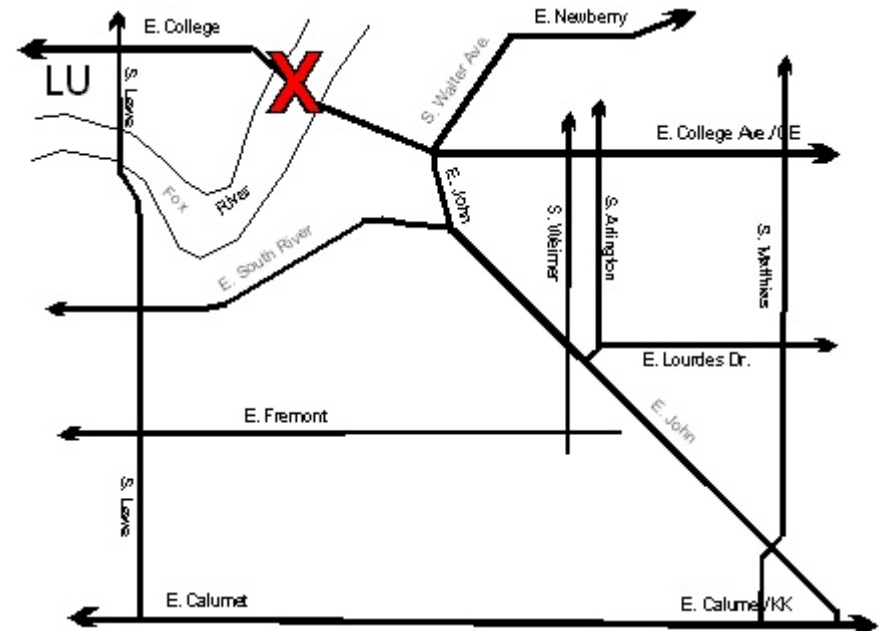

We have done our best to give accurate information (esp. on service times and directions). Please let us know if we need to make corrections. The "LU" icon below changes a lot and we've probably missed some.

## Icon Key

The pastor or church leader has spoken at LCF chapter meetings, or the church has some other close relationship with the chapter.

LCF students, faculty, or alumni attend this church.

This church is roughly within walking distance, or at least students commonly walk there.

**THE COLLEGE AVE. BRIDGE IS OUT!** Here are some alternative routes.

This listing is sorted by denomination. Please see the index at the end for an alphabetical listing by church name.

If you are looking for a particular kind of church you can't find here (or have other questions about a "good match"), please contact the campus InterVarsity staff, Tim Webster, at 991-0477 or [webstert@new.rr.com](mailto:webstert@new.rr.com) (Tim knows pastors in the ministerial and has other churches in his database) or talk to students or faculty in the Lawrence Christian Fellowship, [www.lawrence.edu/sorg/lcf](http://www.lawrence.edu/sorg/lcf).